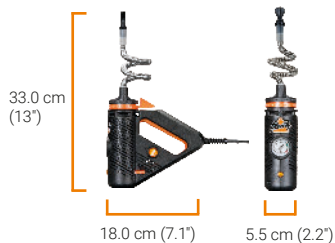

Plenty

Powerful heating, efficient cooling and an extra wide Filling Chamber combined in one single handheld device: The PLENTY. The result is plenty of vapor with first class flavor.

- Powerful Heating
- Efficient Cooling
- 3.4 cm³ sized Filling Chamber
- Air flow rate: 30 l/min

HARD TO TOP. EASY TO EXPAND.

Complement your Vaporizer with the best accessories.

STORZ & BICKEL GmbH · In Grubenäcker 5-9 · 78532 Tuttlingen · Germany
© STORZ & BICKEL GmbH · VAL-40-035 02-2022 · Subject to alterations · All rights reserved

STORZ & BICKEL